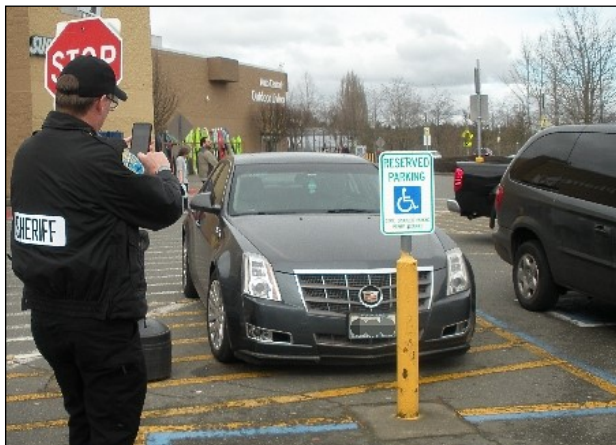

Our unit embraces Community-Oriented Policing.

The support and contributions of Citizens On Patrol effectively make Kitsap County a safer place to live, work and visit.

Community partnerships are vital to our success and we thrive on fostering positive relationships.

Our unit fairly enforces parking laws to protect the rights and access of disabled residents.